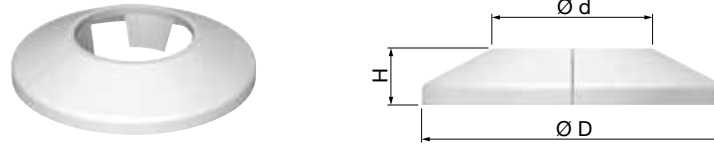

STANDARD PIPE ESCUTCHEONS

A neat and efficient method of concealing pipe holes in floors, walls and ceilings.

- Manufactured from polypropylene.
- Suitable for temperatures up to 120 °C.
- Has clamping lips, so that the escutcheons cannot slide.

RK Pipe Escutcheons

- Snap-on fitting bracket (pin-hole fastening).
- Colour: Gray.

Type	Ø Pipe		Dimensions				Order Code
	Nom. ["]	Ext. dia. [mm]	Ø d [mm]	H [mm]	Ø D [mm]		
RK 12	-	12	12	12	43	50	12312
RK 15	-	15	15	12	55	50	12315
RK 16	-	16	16	12	55	50	12316
RK 3/8	3/8"	18	18	12	55	50	12300
RK 1/2	1/2"	22	22	12	55	50	12301
RK 3/4	3/4"	28	28	12	60	50	12302
RK 1	1"	35	35	12	68	50	12303
RK 1 1/4	1 1/4"	42.9	42.9	12	75	50	12304
RK 1 1/2	1 1/2"	48.8	48.8	12	88	50	12305
RK 2	2"	60.8	60.8	12.5	109	50	12306

RKW Pipe Escutcheons

- Snap-on fitting bracket (pin-hole fastening).
- Colour: White.

Type	Ø Pipe		Dimensions				Order Code
	Nom. ["]	Ext. dia. [mm]	Ø d [mm]	H [mm]	Ø D [mm]		
RKW 8	-	8	8	12	40	50	12108
RKW 1/8	1/8"	10	10	12	40	50	12110
RKW 12	-	12	12	12	40	50	12112
RKW 1/4	1/4"	14	14	12	55	50	12114
RKW 15	-	15	15	12	55	50	12115
RKW 16	-	16	16	12	55	50	12116
RKW 3/8	3/8"	18	18	12	55	50	12100
RKW 20	-	20	20	12	55	50	12120
RKW 1/2 - 22	1/2"	22	22	12	60	50	12101
RKW 25	-	25	25	12	60	50	12125
RKW 3/4	3/4"	28	28	12	68	50	12102
RKW 1	1"	35	35	12	75	50	12103
RKW 1 1/4	1 1/4"	42.9	42.9	12	88	50	12104
RKW 1 1/2	1 1/2"	48.8	48.8	12	95	50	12105
RKW 57	-	57.6	57.6	12.5	109	50	12157
RKW 2	2"	60.8	60.8	12.5	109	50	12106

RV Pipe Escutcheons

- Colour: White:
- Dovetail joint.

Type	Ø Pipe		Dimensions				Order Code
	Nom. ["]	Ext. dia. [mm]	Ø d [mm]	H. [mm]	Ø D [mm]		
RV 1/8	1/8"	10	10	11.6	40	50	12410
RV 12	–	12	12	11.6	42	50	12412
RV 15	–	15	15	11.6	45	50	12415
RV 3/8	3/8"	18	18	11.6	48	50	12400
RV 1/2	1/2"	22	22	11.3	52	50	12401
RV 3/4	3/4"	28	28	11.3	58	50	12404