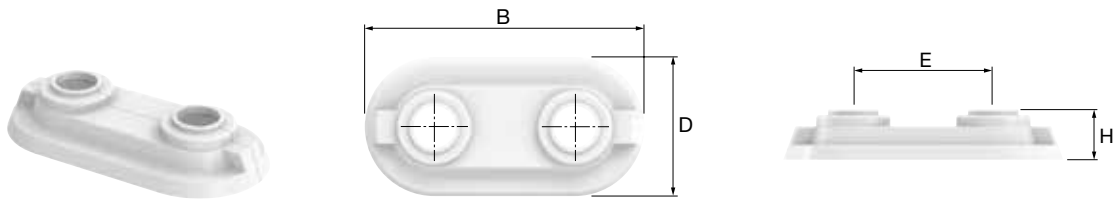

RDC 50

Type	Ø Pipe ext. dia. [mm]	Dimensions					Order Code
		B [mm]	D [mm]	H [mm]	E [mm]		
HRDB 50	14, 16, 17, 20	99	50	20	50	50	12550
RDC 50	15	99	50	18	50	50	12555