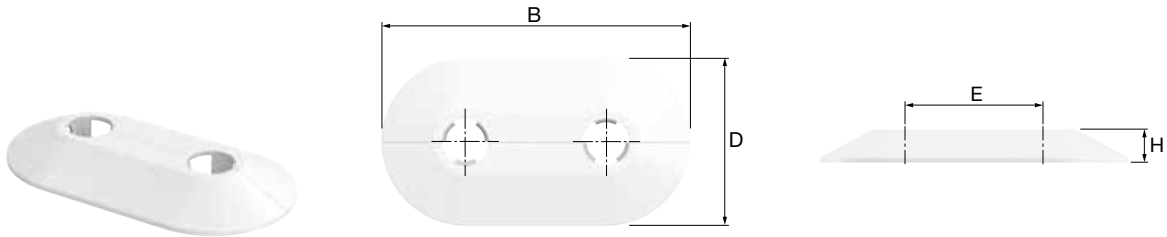

RVC Pipe Escutcheons

- Chromium-plated.
- Dovetail joint.

Type	Ø Pipe		Dimensions				Order Code
	Nom. ["]	Ext. dia. [mm]	Ø d [mm]	H. [mm]	Ø D [mm]		
RVC 1/8	1/8"	10	10	11.6	40	50	12460
RVC 12	–	12	12	11.6	42	50	12462
RVC 15	–	15	15	11.6	45	50	12465
RVC 3/8	3/8"	18	18	11.6	48	50	12450
RVC 1/2	1/2"	22	22	11.3	52	50	12451
RVC 3/4	3/4"	28	28	11.3	58	50	12454

DOUBLE PIPE ESCUTCHEONS

A neat and efficient method of concealing pipe holes in floors, walls and ceilings.

- Manufactured from polypropylene.
- Suitable for temperatures up to 120 °C.

HRDB/RDC Double Pipe Escutcheons

- Colour: White.

HRDB 50

RDC 50

Type	Ø Pipe ext. dia. [mm]	Dimensions					Order Code
		B [mm]	D [mm]	H [mm]	E [mm]		
HRDB 50	14, 16, 17, 20	99	50	20	50	50	12550
RDC 50	15	99	50	18	50	50	12555

RVD Double Pipe Escutcheons

- Colour: White.

Type	Ø Pipe ext. dia. [mm]	Dimensions					Order Code
		B [mm]	D [mm]	H [mm]	E [mm]		
RVD 15/50	15	110	60	12	50	50	12569
RVD 16/50	16	110	60	12	50	50	12570

RVDC Double Pipe Escutcheons

- Chromium-plated.