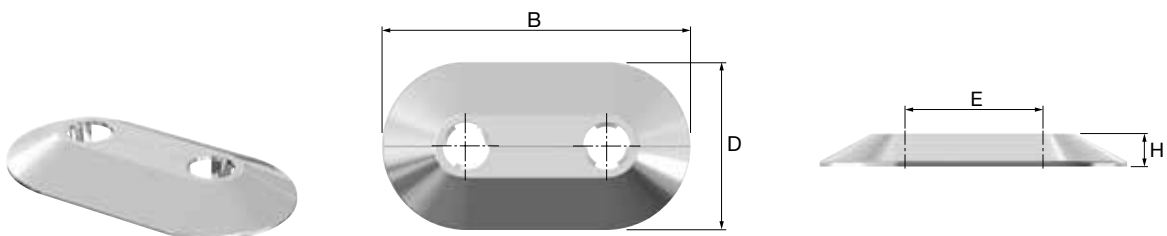

DOUBLE PIPE ESCUTCHEONS

A neat and efficient method of concealing pipe holes in floors, walls and ceilings.

- Manufactured from polypropylene.
- Suitable for temperatures up to 120 °C.

HRDB/RDC Double Pipe Escutcheons

- Colour: White.

HRDB 50

RDC 50

Type	Ø Pipe ext. dia. [mm]	Dimensions					Order Code
		B [mm]	D [mm]	H [mm]	E [mm]		
HRDB 50	14, 16, 17, 20	99	50	20	50	50	12550
RDC 50	15	99	50	18	50	50	12555

RVD Double Pipe Escutcheons

- Colour: White.

Type	Ø Pipe ext. dia. [mm]	Dimensions					Order Code
		B [mm]	D [mm]	H [mm]	E [mm]		
RVD 15/50	15	110	60	12	50	50	12569
RVD 16/50	16	110	60	12	50	50	12570

RVDC Double Pipe Escutcheons

- Chromium-plated.