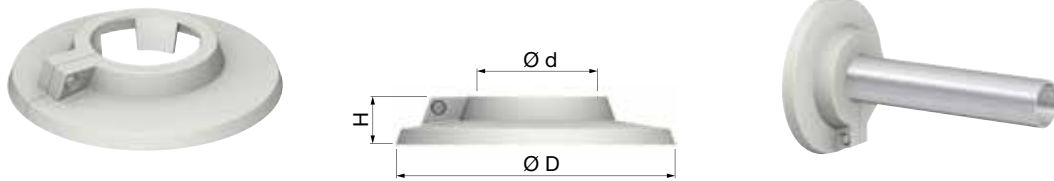

8.

Pipe Escutcheons

When piping passes through a wall, ceiling or floor the fitting of Flamco escutcheons ensures that the installation is completed professionally and is pleasing to the eye. They are both functional and effective as they cover any unsightly or over-drilled holes. They are sleek in design and are available in various shapes and colours. The comprehensive Flamco range of escutcheons provides that final finishing touch!

STANDARD PIPE ESCUTCHEONS

A neat and efficient method of concealing pipe holes in floors, walls and ceilings.

- Manufactured from polypropylene.
- Suitable for temperatures up to 120 °C.
- Has clamping lips, so that the escutcheons cannot slide.

RK Pipe Escutcheons

- Snap-on fitting bracket (pin-hole fastening).
- Colour: Gray.

Type	Ø Pipe		Dimensions				Order Code
	Nom. ["]	Ext. dia. [mm]	Ø d [mm]	H [mm]	Ø D [mm]		
RK 12	-	12	12	12	43	50	12312
RK 15	-	15	15	12	55	50	12315
RK 16	-	16	16	12	55	50	12316
RK 3/8	3/8"	18	18	12	55	50	12300
RK 1/2	1/2"	22	22	12	55	50	12301
RK 3/4	3/4"	28	28	12	60	50	12302
RK 1	1"	35	35	12	68	50	12303
RK 1 1/4	1 1/4"	42.9	42.9	12	75	50	12304
RK 1 1/2	1 1/2"	48.8	48.8	12	88	50	12305
RK 2	2"	60.8	60.8	12.5	109	50	12306

RKW Pipe Escutcheons

- Snap-on fitting bracket (pin-hole fastening).
- Colour: White.

Type	Ø Pipe		Dimensions				Order Code
	Nom. ["]	Ext. dia. [mm]	Ø d [mm]	H [mm]	Ø D [mm]		
RKW 8	-	8	8	12	40	50	12108
RKW 1/8	1/8"	10	10	12	40	50	12110
RKW 12	-	12	12	12	40	50	12112
RKW 1/4	1/4"	14	14	12	55	50	12114
RKW 15	-	15	15	12	55	50	12115
RKW 16	-	16	16	12	55	50	12116
RKW 3/8	3/8"	18	18	12	55	50	12100
RKW 20	-	20	20	12	55	50	12120
RKW 1/2 - 22	1/2"	22	22	12	60	50	12101
RKW 25	-	25	25	12	60	50	12125
RKW 3/4	3/4"	28	28	12	68	50	12102
RKW 1	1"	35	35	12	75	50	12103
RKW 1 1/4	1 1/4"	42.9	42.9	12	88	50	12104
RKW 1 1/2	1 1/2"	48.8	48.8	12	95	50	12105
RKW 57	-	57.6	57.6	12.5	109	50	12157
RKW 2	2"	60.8	60.8	12.5	109	50	12106