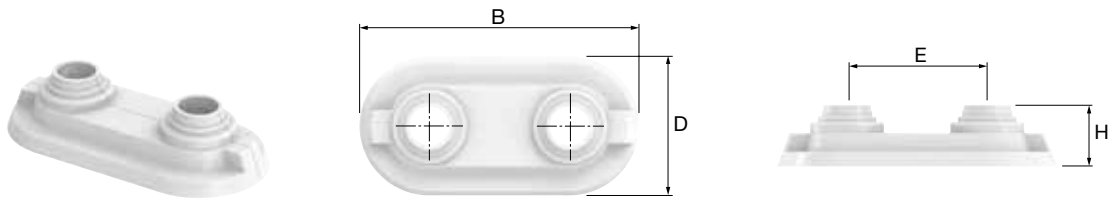

DOUBLE PIPE ESCUTCHEONS

A neat and efficient method of concealing pipe holes in floors, walls and ceilings.

- Manufactured from polypropylene.
- Suitable for temperatures up to 120 °C.

HRDB/RDC Double Pipe Escutcheons

- Colour: White.

HRDB 50