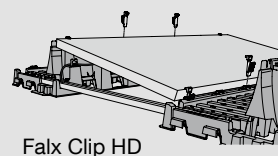

Save on material and installation costs

FALX in portrait orientation

- **LESS MATERIAL**
With Falx in portrait orientation you save about 30% on material costs such as clips, blocks and rails.
- **FASTER INSTALLATION**
Less installation material also means that your panels are installed even faster.
- **MORE FLEXIBILITY**
Falx in portrait orientation offers improved flexibility on roofs with limited space.

10% HIGHER YIELD

Falx in portrait orientation delivers almost 10% more coverage than in a back-to-back PV-panel setup.

IMPROVED CLIP: FALX CLIP HD

The Falx clip is improved, has more grip and can be used in both portrait and landscape orientations.

Use the Falx Clip HD in the landscape orientation and save about 40% on the number of clips!

old clip

→
- 40%

Falx Clip HD

Flamco article number
39982

FALX SAVES

Falx saves you a lot on installation time and costs. The new Falx Clip HD delivers even more savings and reduces the number of clips needed by about 40%.

When combined with the extended rail, this clip also enables a portrait orientation to give you maximum savings. The following examples will make this clear.

EXAMPLE 1*

Landscape
(with old clip)

Falx Clip	96
Falx Mounting Block	24
Falx Rail	16