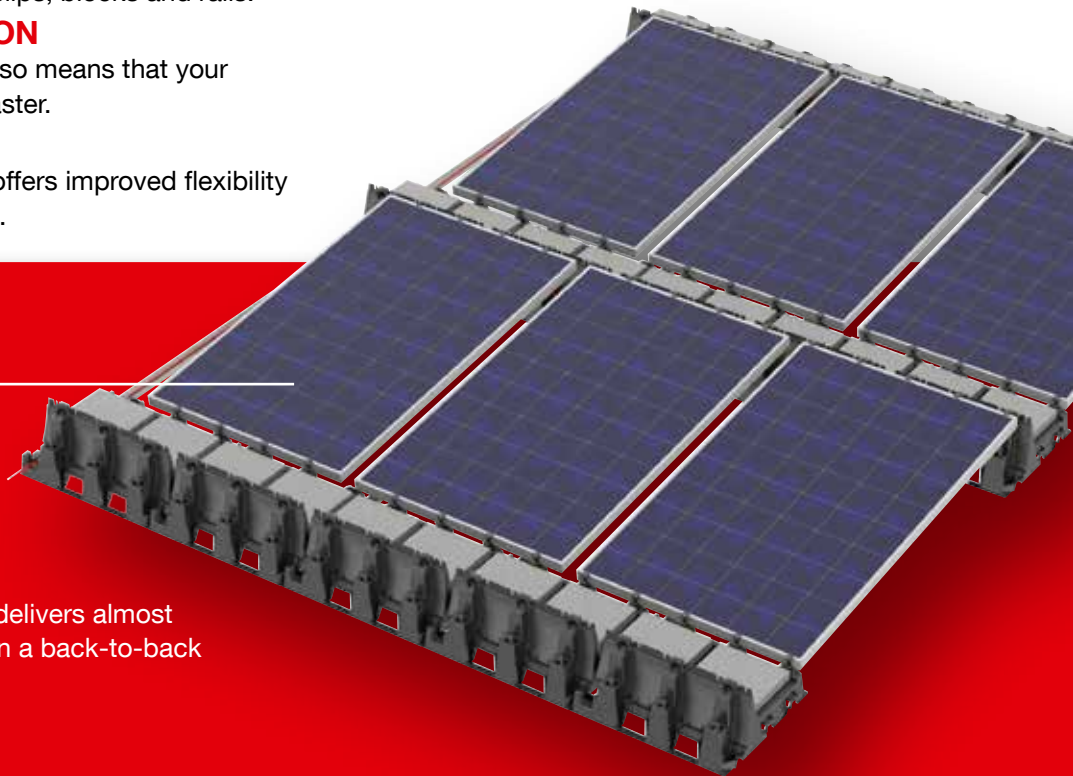

Save on material and installation costs

FALX in portrait orientation

- **LESS MATERIAL**
With Falx in portrait orientation you save about 30% on material costs such as clips, blocks and rails.
- **FASTER INSTALLATION**
Less installation material also means that your panels are installed even faster.
- **MORE FLEXIBILITY**
Falx in portrait orientation offers improved flexibility on roofs with limited space.

10% HIGHER YIELD

Falx in portrait orientation delivers almost 10% more coverage than in a back-to-back PV-panel setup.

IMPROVED CLIP: FALX CLIP HD

The Falx clip is improved, has more grip and can be used in both portrait and landscape orientations.

Use the Falx Clip HD in the landscape orientation and save about 40% on the number of clips!

old clip

→
- 40%

Falx Clip HD

Flamco article number
39982

FALX SAVES

Falx saves you a lot on installation time and costs. The new Falx Clip HD delivers even more savings and reduces the number of clips needed by about 40%.