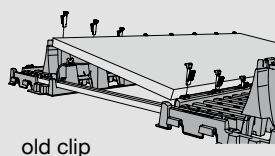

Save on material and installation costs

FALX in portrait orientation

- **LESS MATERIAL**
With Falx in portrait orientation you save about 30% on material costs such as clips, blocks and rails.
- **FASTER INSTALLATION**
Less installation material also means that your panels are installed even faster.
- **MORE FLEXIBILITY**
Falx in portrait orientation offers improved flexibility on roofs with limited space.

10% HIGHER YIELD

Falx in portrait orientation delivers almost 10% more coverage than in a back-to-back PV-panel setup.

IMPROVED CLIP: FALX CLIP HD

The Falx clip is improved, has more grip and can be used in both portrait and landscape orientations.

Use the Falx Clip HD in the landscape orientation and save about 40% on the number of clips!

old clip

→
- 40%

Falx Clip HD

Flamco article number
39982

FALX SAVES

Falx saves you a lot on installation time and costs. The new Falx Clip HD delivers even more savings and reduces the number of clips needed by about 40%.

When combined with the extended rail, this clip also enables a portrait orientation to give you maximum savings. The following examples will make this clear.

EXAMPLE 1*

Landscape
(with old clip)

Falx Clip	96
Falx Mounting Block	24
Falx Rail	16