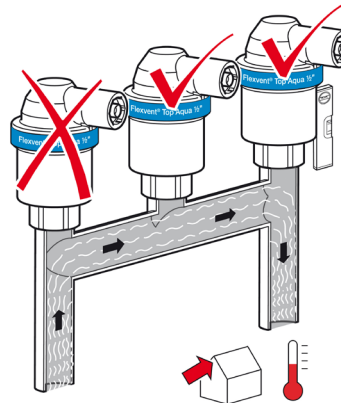

# Flexvent Top Aqua for drinking water

**NEW**

- Compact designed automatic air vent
- Made of brass.
- Suitable for domestic drinking water systems.
- To be installed at places where the air collects. Float operated, collected air in the Flexvent causing the float to drop and open the air release valve.
- Connection 1/2".

Type	Ø [ mm ]	H [ mm ]	Connection	Shut-off valve	Flamco Item Code
Flexvent Top Aqua	51 mm	87	Rp 1/2"	no	28508