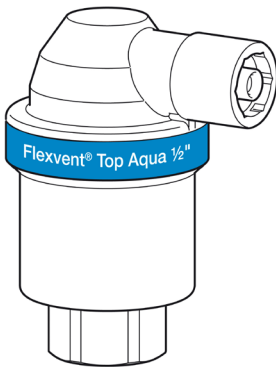

# Flexvent Top Aqua for drinking water

**NEW**

- Compact designed automatic air vent
- Made of brass.
- Suitable for domestic drinking water systems.
- To be installed at places where the air collects. Float operated, collected air in the Flexvent causing the float to drop and open the air release valve.
- Connection 1/2".

Type	Ø [ mm ]	H [ mm ]	Connection	Shut-off valve	Flamco Item Code
Flexvent Top Aqua	51 mm	87	Rp 1/2"	no	28508