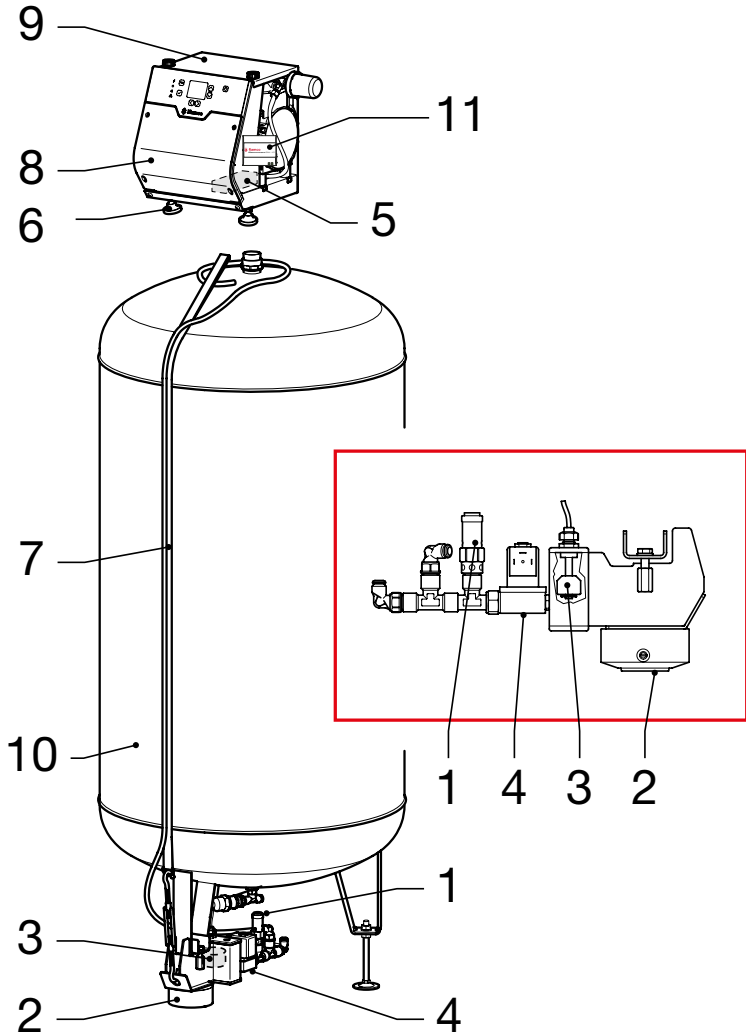

## Spare Part Chart

that's excellence.

	Spare parts	110L	200L	325L	350L	425L
1	Safety valve	STA08072				
2	Level sensor	STA07415			STA07416	
3	Membrane rupture sensor	STA09177				
4	Solenoid valve with cable	STA01238				
5	Solenoid valve MK-C	STA09176				
6	Vibration Dampener voor OL-compressor	STA08096				
7	Cable set	STA13054			STA13055	
8	Pre-configured controller	STA13043-23225	STA13043-23226	STA13043-23229	STA13043-23227	STA13043-23228
9	Retro fit kit	19613	19614	19615	19616	19617
10	Expension vessel	STA13086	STA13087	STA13088	STA13089	STA13090
11	Flamconnect GW-10 Flextronic	S90002				